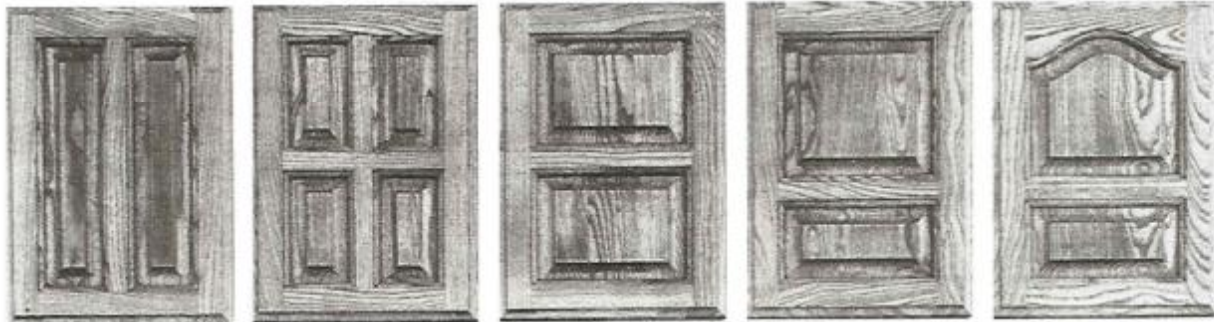

### Standard Single Panel

**RP-14**

**RP-18**

**RP-20**

**RP-16**

**RP-22**

### Multi Panel Upgrades

**RP-12**

**RP-40**

**RP-28**

**RP-04**

**RP-26**

All door designs available in Red Oak, Ash or Paint Grade with an MDF panel as standard options.

Other wood species available upon request and are not included in standard pricing.